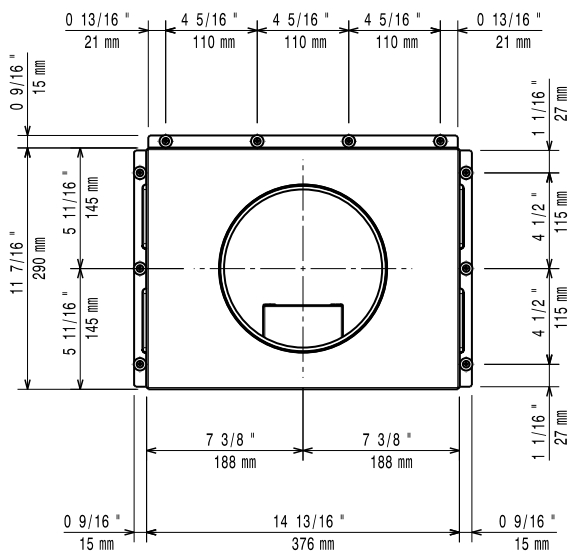

Front

Side

Top

Key Information:

External dimensions, Width:	
922678 (FLCOGASOV)	406 mm
External dimensions, Depth:	305 mm
External dimensions, Height:	255 mm
Net weight:	4 kg