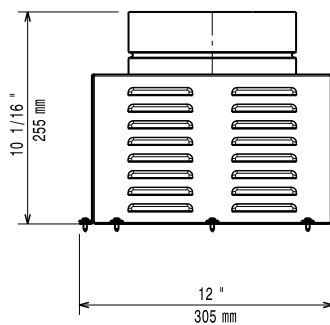

Front

Side

Top

Key Information:

External dimensions, Width:	
922678 (FLCOGASOV)	406 mm
External dimensions, Depth:	305 mm
External dimensions, Height:	255 mm
Net weight:	4 kg