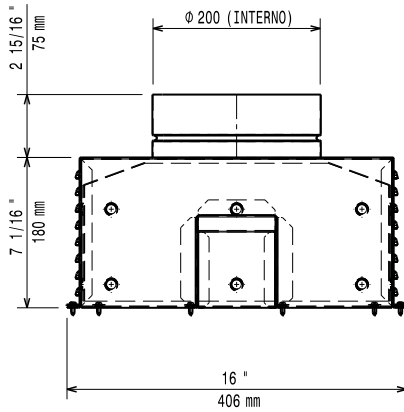

Front

Side

Top

Key Information:

External dimensions, Width:	
922678 (FLCOGASOV)	406 mm
External dimensions, Depth:	305 mm
External dimensions, Height:	255 mm
Net weight:	4 kg